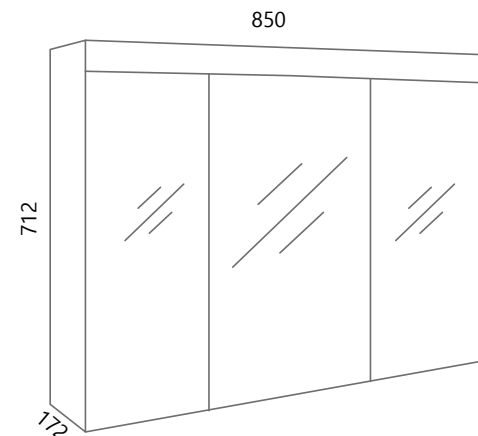

SYNERGY VE85-2