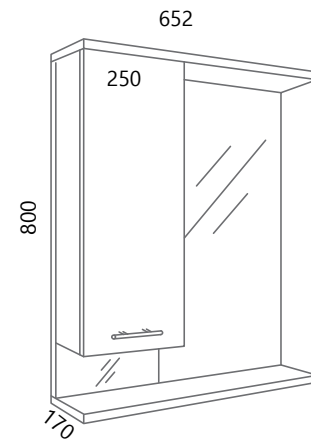

CLASSIC VE65L