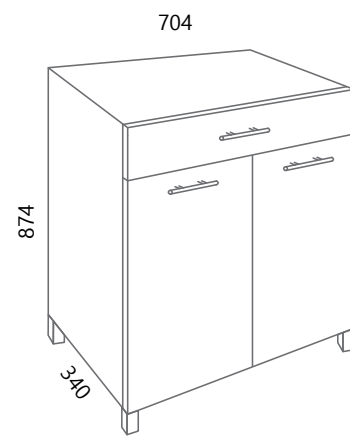

START NO2V1L