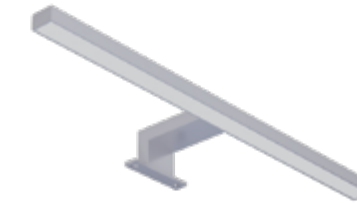

OGLEDALA *mirrors*

Funkcionalna kupaonska ogledala su jedna od najotmjenijih značajki u dizajnu vaše kupaonice! Naglašenog minimalističkog dizajna, Javorović dekorativna kupaonska zidna ogledala posebno su dizajnirana kako bi vam pružila maksimalnu reflektirajuću površinu, a pritom se savršeno uklopila u vaš kupaonski prostor. Ogledala su izrađena od aluminijskih okvira s nehrđajućim čelikom ili crnom 100% metalnom završnom obradom.

Functional bathroom mirrors are one of the most fashionable features in the design of your bathroom! With an accentuated minimalist design, Javorović decorative bathroom wall mirrors are specially designed to provide you with the maximum reflective surface, while at the same time fitting perfectly into your bathroom space. Mirrors are made from aluminium frames with stainless steel or black 100% metal finish.

AXA OGLEDALA I POLICE

LAMPE *lamps*

Vaš jedinstveni osjećaj okusa može napraviti svu razliku u stvaranju zadivljujuće kupaonice s prekrasnim rasvjetom! Vanity rasvjetna tijela dolaze u nekoliko glavnih stilova zanimljivih dizajnerskih tekstura i oblika. Sve lampe iz naše ponude mogu se kombinirati sa svim elementima kako bismo vašu viziju kupaonice pretvorili u stvarnost.

Your unique sense of taste can make all the difference in creating a stunning bathroom with beautiful lighting! Vanity lighting fixtures come in several main styles of interesting design textures and shapes. All lamps from our offer can be combined with all the elements to turn your vision of the bathroom into reality.

ARON

URAN 300

VENUS 500

VEGA 400

URAN 400

RITA 800

VEGA 600