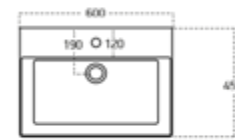

UMIVAONICI *washbasin*

KALI 62

KALI 72

SYNERGY 60

UMIVAONICI *washbasin*