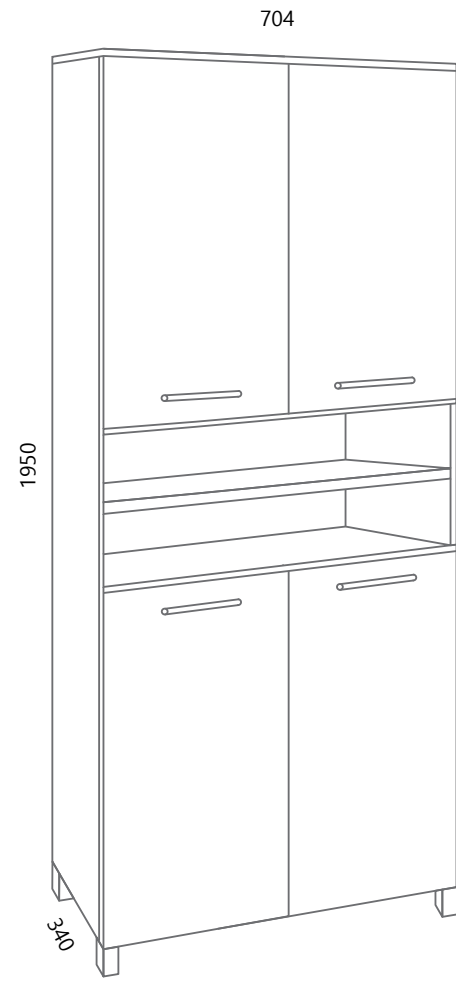

START VO4V

JAVOROVIĆ