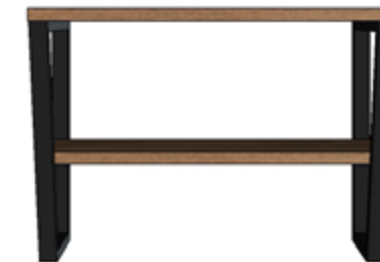

STEEL

Dizajn koji kroz oštre rubove naglašava jednostavnost te kao takav podiže interijer. Steel kupaonska serija je vrhunac čiste i minimalističke estetike industrijskog dizajna.

A design that emphasizes simplicity through sharp edges and as such elevates the interior. Steel bathroom series is the highlight of pure and minimalist aesthetics of industrial design.

Metalno postolje (pričvršćuje se uz zid)
Metal stand (it attaches to the wall)

Mogućnost odabira LED rasvjete na ogledalu
Selectable LED lighting on the mirror

Mogućnost slaganja s ogledalom/or marićem iz serije SYNERGY
Possibility to match with mirror/cabinet from the SYNERGY series

Mogućnost naručivanja ploča po mjeri
Possibility to order custom boards

STEEL 100

bijela sjaj
white gloss

hrast korona
oak corona

alabama
alabama

BOJA PLOČE
COLOUR OF THE TOP