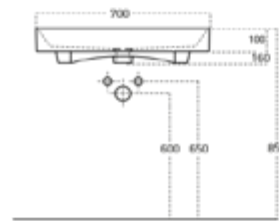

UMIVAONICI *washbasin*

KALI 62

KALI 72

SYNERGY 60

UMIVAONICI *washbasin*