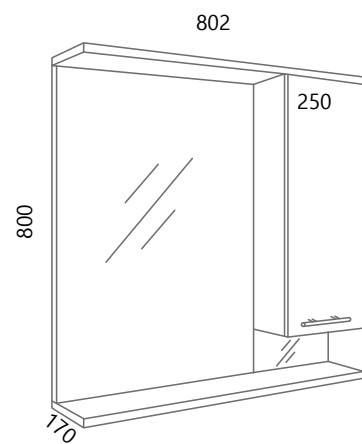

CLASSIC VE80D