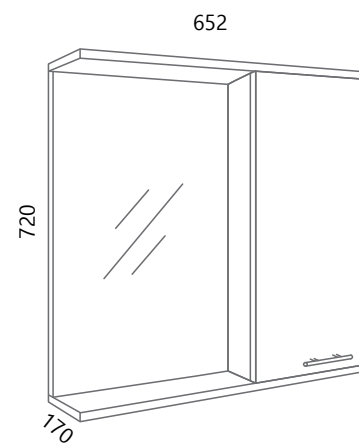

START LED VE65