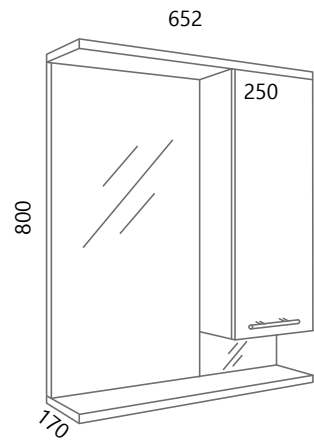

CLASSIC

POSSIBILITY OF COMBINING ELEMENTS

CLASSIC

POSSIBILITY OF COMBINING ELEMENTS

CLASSIC VE65D