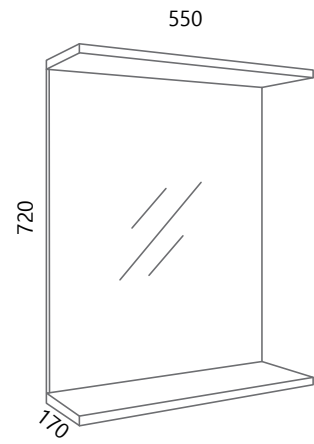

START

POSSIBILITY OF COMBINING ELEMENTS

START

POSSIBILITY OF COMBINING ELEMENTS

START LED VE55