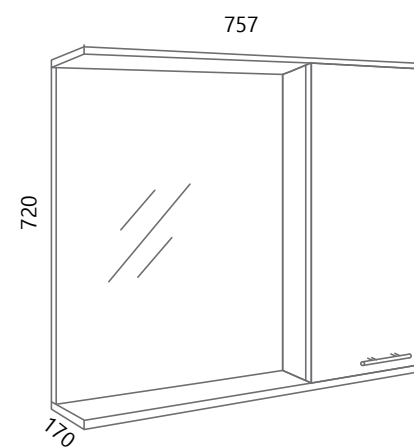

START LED VE75