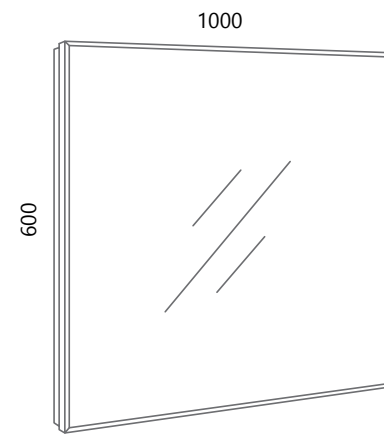

STEEL VE100