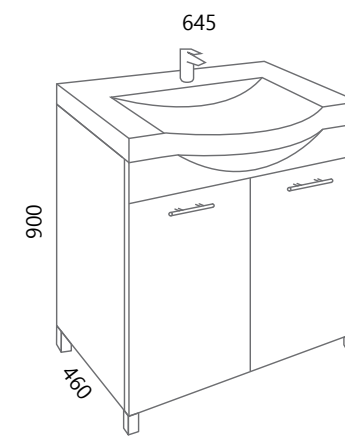

START

POSSIBILITY OF COMBINING ELEMENTS

START

POSSIBILITY OF COMBINING ELEMENTS

START DE65