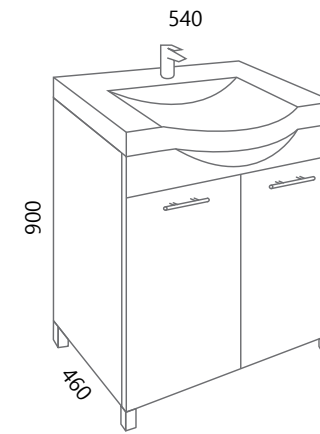

START

POSSIBILITY OF COMBINING ELEMENTS

START

POSSIBILITY OF COMBINING ELEMENTS

START DE55