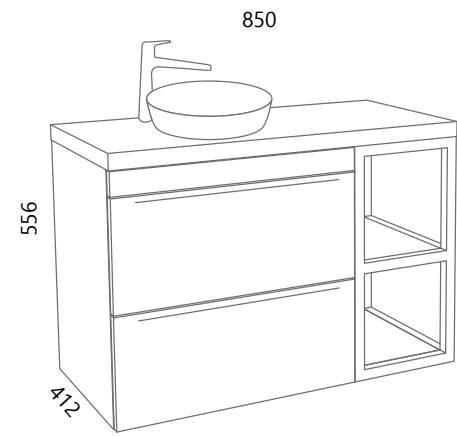

SYNERGY METAL

POSSIBILITY OF COMBINING ELEMENTS

KOMPLEMENTARNI ELEMENTI

COMPLEMENTARY ELEMENTS

SYNERGY METAL 85