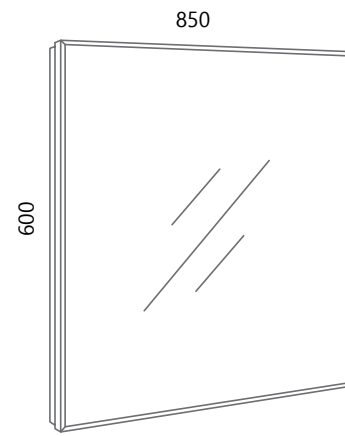

SYNERGY METAL

POSSIBILITY OF COMBINING ELEMENTS

KOMPLEMENTARNI ELEMENTI

COMPLEMENTARY ELEMENTS

STEEL VE85