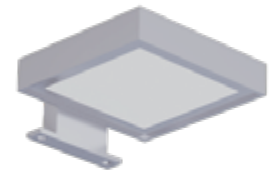

LAMPE *lamps*

Vaš jedinstveni osjećaj okusa može napraviti svu razliku u stvaranju zadivljujuće kupaonice s prekrasnim rasvjetom! Vanity rasvjetna tijela dolaze u nekoliko glavnih stilova zanimljivih dizajnerskih tekstura i oblika. Sve lampe iz naše ponude mogu se kombinirati sa svim elementima kako bismo vašu viziju kupaonice pretvorili u stvarnost.

Your unique sense of taste can make all the difference in creating a stunning bathroom with beautiful lighting! Vanity lighting fixtures come in several main styles of interesting design textures and shapes. All lamps from our offer can be combined with all the elements to turn your vision of the bathroom into reality.

ARON