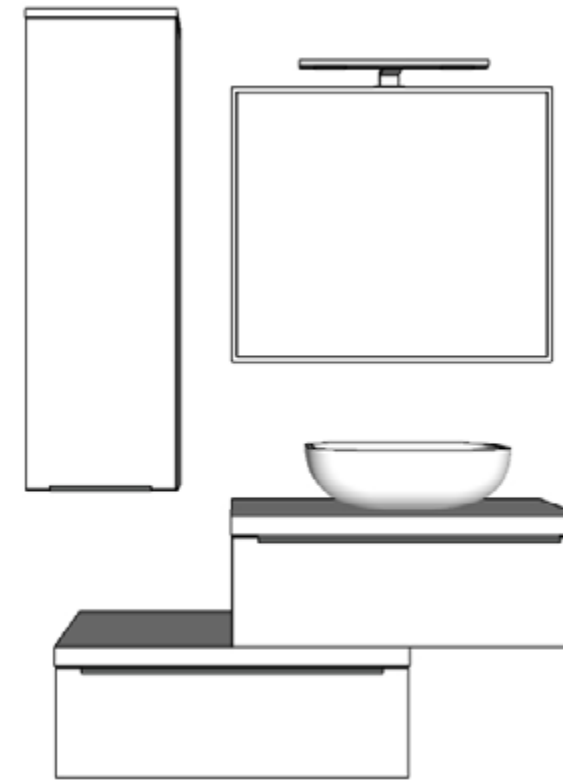

The Cult bathroom series visualizes minimalist decor in full splendor with a wide selection of element combinations. It is designed with an emphasis on the aesthetics of clean lines, subtle elegance and luxurious taste.