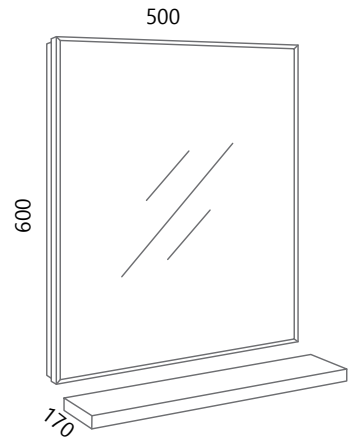

hrast korona
oak corona

50X25X52

Dimenzije pogodne za male prostore
Dimensions suitable for small spaces

SMALL

POSSIBILITY OF COMBINING ELEMENTS

SMALL VE50, SMALL PO50

SMALL DE50V-V

 **JAVOROVIC**