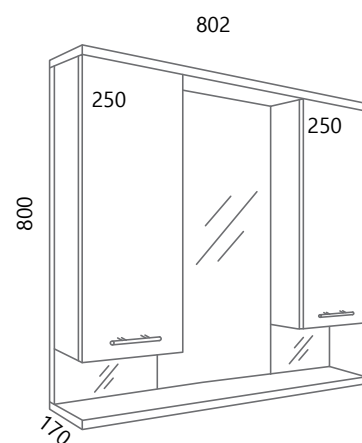

CLASSIC VE80