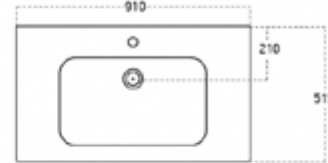

UMIVAONICI *washbasin*

KALI 62

KALI 72

KALI 92

UMIVAONICI *washbasin*