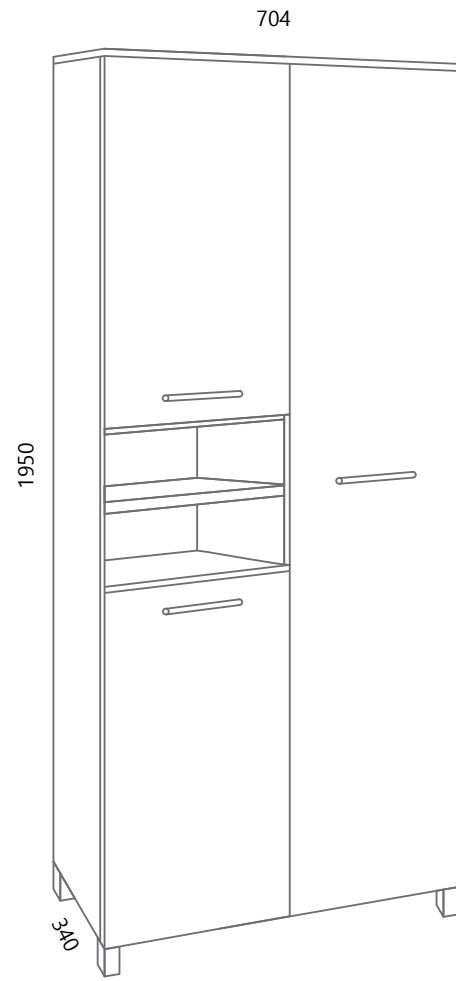

START

POSSIBILITY OF COMBINING ELEMENTS

START VO3V

JAVOROVIĆ