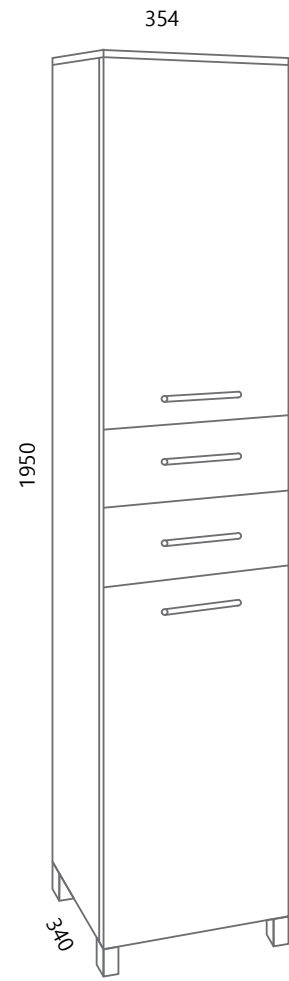

START

POSSIBILITY OF COMBINING ELEMENTS

START VO2V