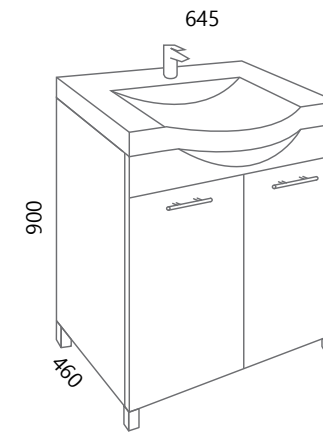

CLASSIC DE65