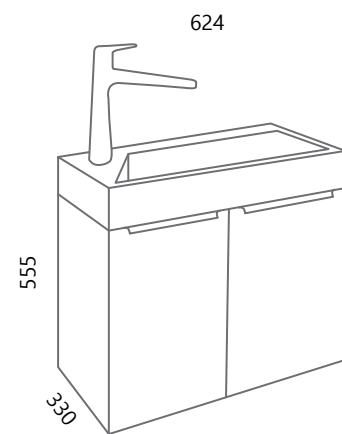

SLIM DE65V-V