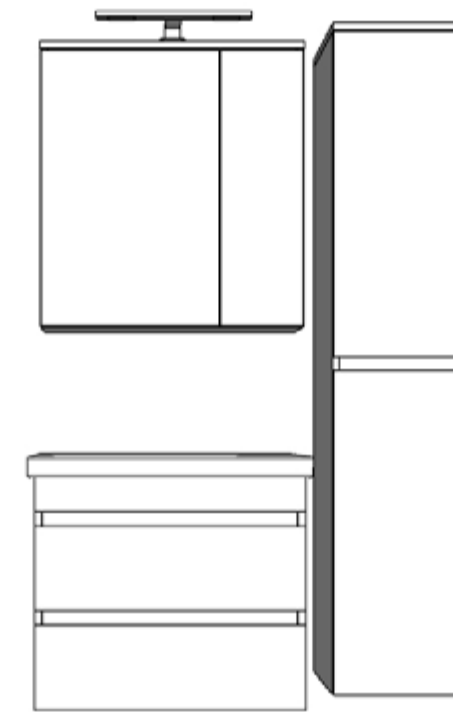

Daxa New is the highlight of every modern bathroom. It offers easy personalization through ours drawers and cabinets with soft closing. Thanks to the different sizes and a wide range of finishes, this is the perfect series for bathrooms of all kinds.