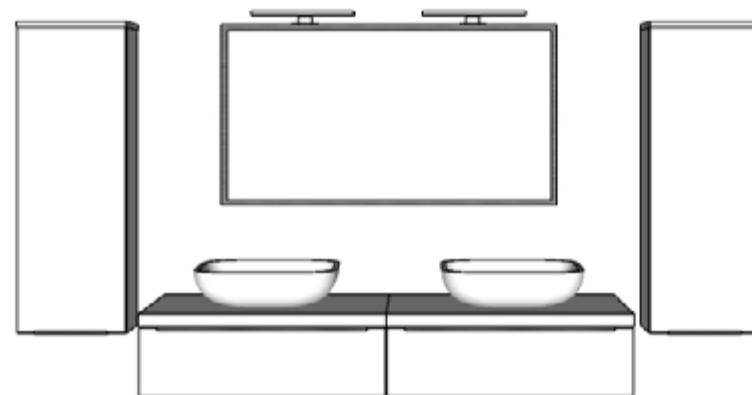

MOGUĆNOST SLAGANJA ELEMENATA

POSSIBILITY OF COMBINING OF ELEMENTS

Kupaonski ormarić koji se igra s dimenzijama pružajući dinamiku zahvaljujući rasporedu svojih različitih modula, koji nam omogućuju beskrajn broj konfiguracija.