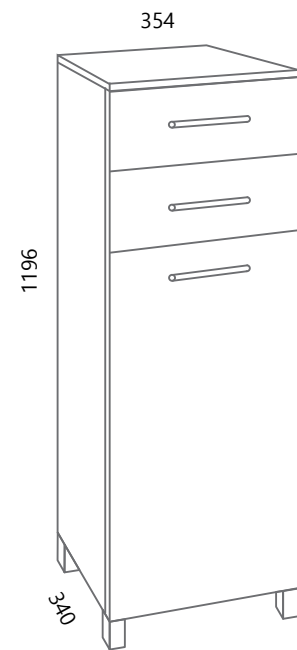

CLASSIC NO1V2L