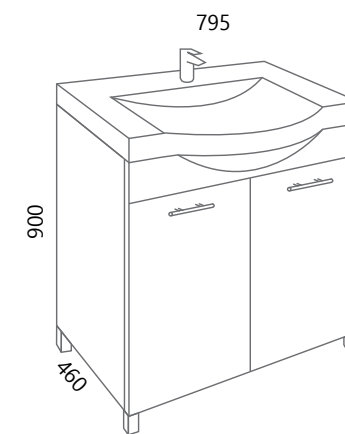

CLASSIC DE80