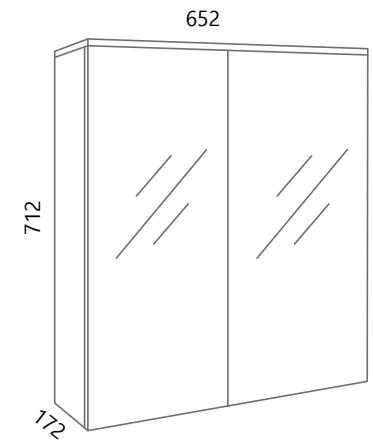

LIKE VE65-2