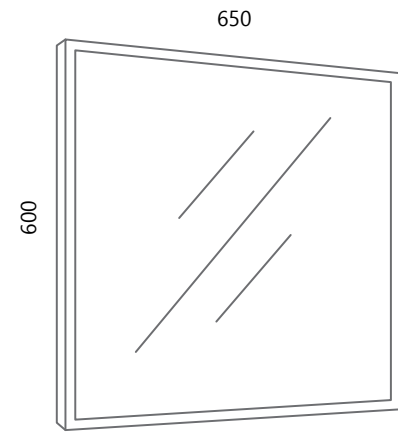

SLIM

POSSIBILITY OF COMBINING ELEMENTS

KOMPLEMENTARNI ELEMENTI

POSSIBILITY OF COMBINING ELEMENTS

SLIM VE65