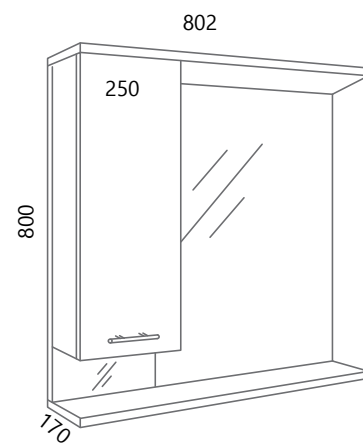

CLASSIC VE80L