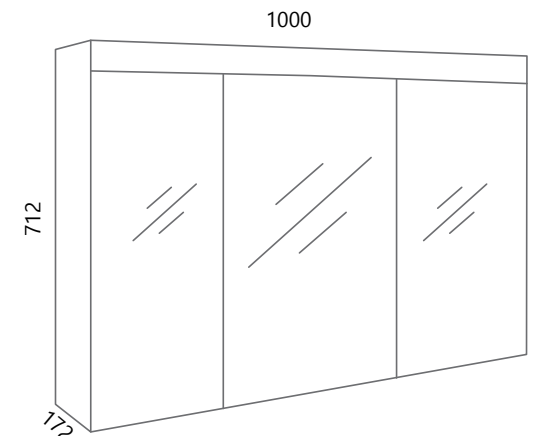

SYNERGY VE100-2