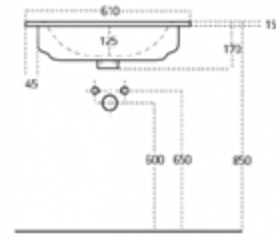

UMIVAONICI *washbasin*

KALI 62