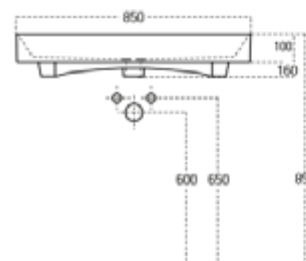

UMIVAONICI *washbasin*

KALI 62

KALI 72

SYNERGY 70

SYNERGY 85

UMIVAONICI *washbasin*