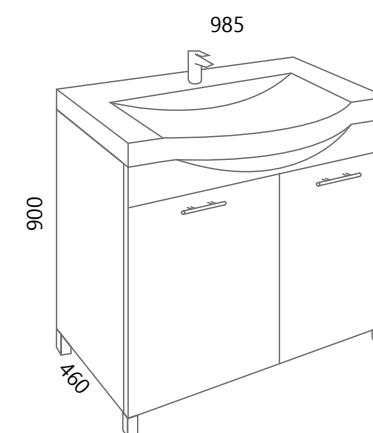

CLASSIC DE100