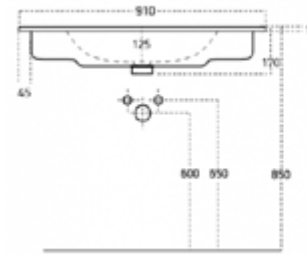

UMIVAONICI *washbasin*

KALI 62

KALI 72

KALI 92

UMIVAONICI *washbasin*