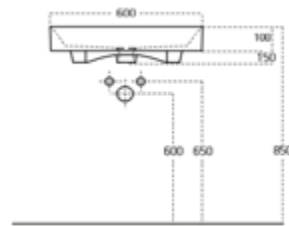

UMIVAONICI *washbasin*

KALI 62

KALI 72

SYNERGY 60

UMIVAONICI *washbasin*