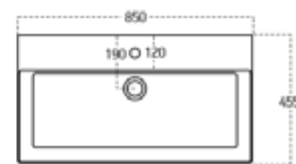

UMIVAONICI *washbasin*

KALI 62

KALI 72

SYNERGY 70

SYNERGY 85

UMIVAONICI *washbasin*