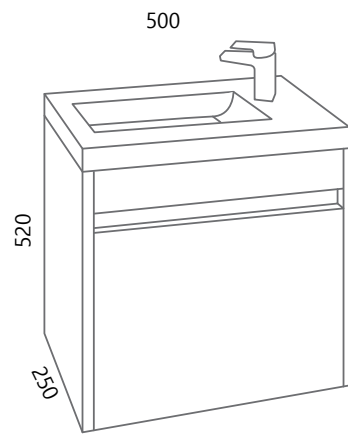

hrast korona
oak corona

50X25X52

Dimenzije pogodne za male prostore
Dimensions suitable for small spaces

SMALL

POSSIBILITY OF COMBINING ELEMENTS

SMALL VE50, SMALL PO50

SMALL DE50V-V

 **JAVOROVIC**