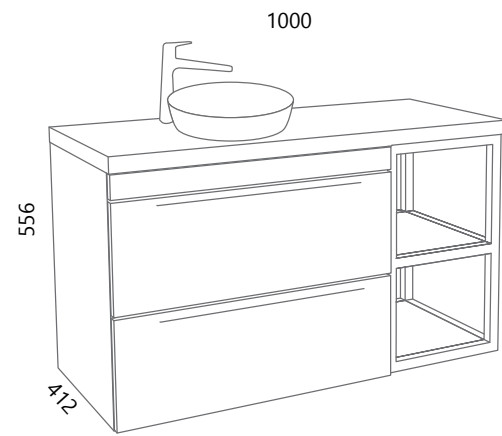

SYNERGY METAL 100