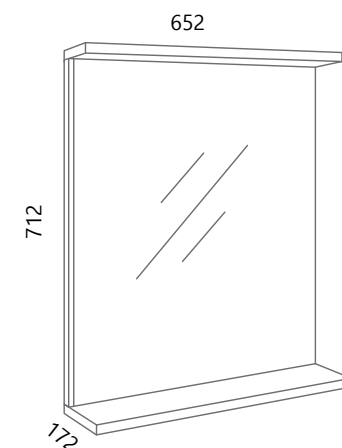

LIKE VE65-1