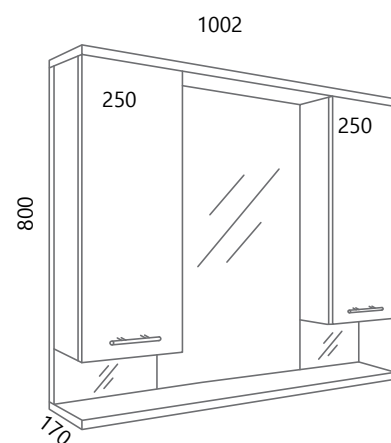

CLASSIC VE100