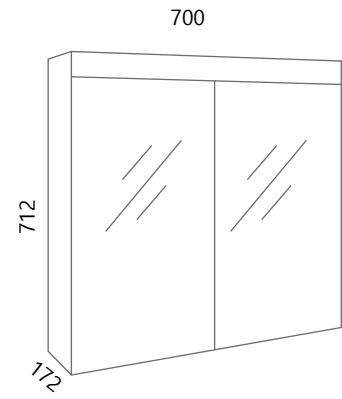

SYNERGY BLACK

POSSIBILITY OF COMBINING ELEMENTS

KOMPLEMENTARNI ELEMENTI

COMPLEMENTARY ELEMENTS

SYNERGY VE70-2