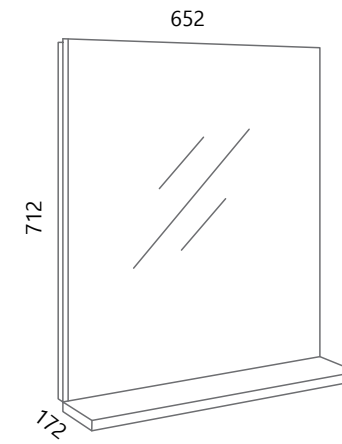

LIKE VE65-P