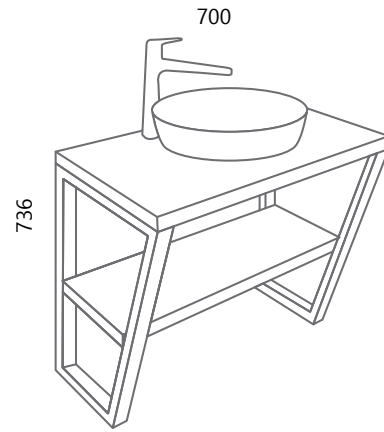

STEEL

POSSIBILITY OF COMBINING ELEMENTS

KOMPLEMENTARNI ELEMENTI

COMPLEMENTARY ELEMENTS

STEEL 70

JAVOROVIĆ