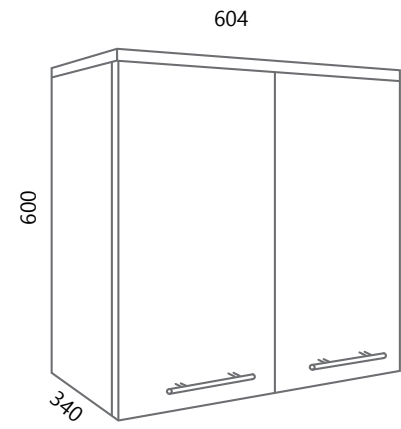

CLASSIC

POSSIBILITY OF COMBINING ELEMENTS

CLASSIC GO60