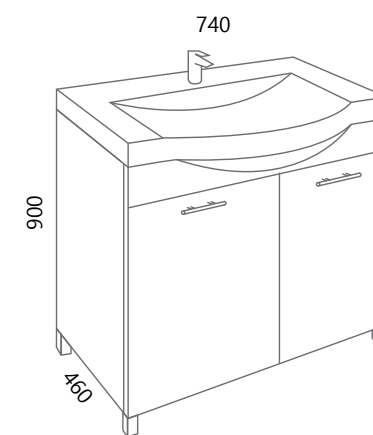

START

POSSIBILITY OF COMBINING ELEMENTS

START

POSSIBILITY OF COMBINING ELEMENTS

START DE75