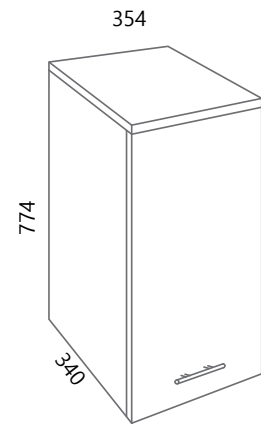

START

POSSIBILITY OF COMBINING ELEMENTS

START

POSSIBILITY OF COMBINING ELEMENTS

START VE35