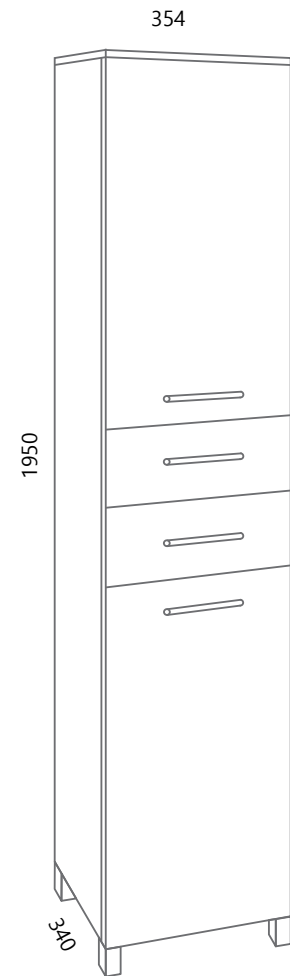

CLASSIC VO2V2L
CLASSIC VO2V2L - K

JAVOROVIĆ